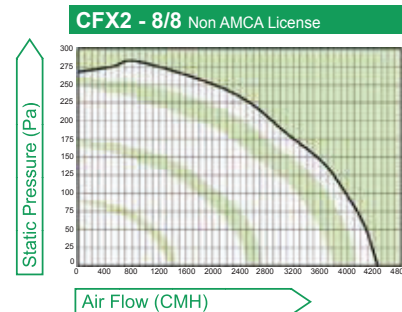

# Performance Curve

GTG Industries Sdn Bhd certifies that the model: CFX 6/8 to CFX 9/9 shown herein is licensed to bear the AMCA Seal. The ratings shown are based on tests and procedures performed in accordance with AMCA Publication 211 and AMCA Publication 311 and comply with the requirements of the AMCA Certified Ratings Program.