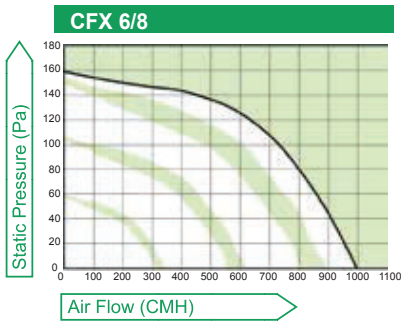

# Performance Curve

GTG Industries Sdn Bhd certifies that the model: CFX 6/8 to CFX 9/9 shown herein is licensed to bear the AMCA Seal. The ratings shown are based on tests and procedures performed in accordance with AMCA Publication 211 and AMCA Publication 311 and comply with the requirements of the AMCA Certified Ratings Program.