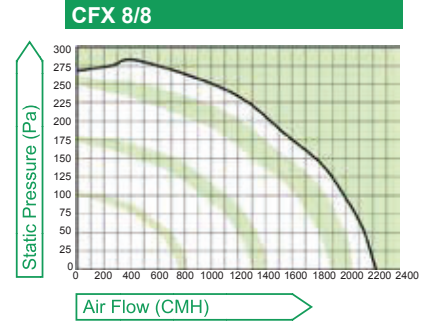

# Performance Curve

GTG Industries Sdn Bhd certifies that the model: CFX 6/8 to CFX 9/9 shown herein is licensed to bear the AMCA Seal. The ratings shown are based on tests and procedures performed in accordance with AMCA Publication 211 and AMCA Publication 311 and comply with the requirements of the AMCA Certified Ratings Program.