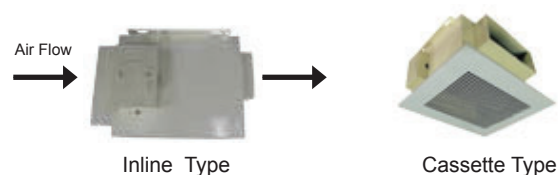

QQ Cabinet Fan

- Compact in size
- Suitable for inline and cassette application
- High efficiency external rotor motor
- Low sound level
- Speed controllable
- CFX2 and CFX3 with unique standby application

Introduction

- CFX is a perfect choice for those areas with limited space and headroom but require **HIGH** air volume , **HIGH** Static Pressure and **LOW** noise ventilation.
- CFX2 and CFX3 models are specially designed with **STANDBY** feature that allow non stop ventilation should one of the fan out of order.
- GTG speed controllers are specially designed for **LINEAR** speed control, it can be operated at any speed between original and > 50% of original RPM, hence the desired air volume and sound level can be obtained and **whisper quiet operation** can be achieved.

Fan Casing

- Constructed of GI sheet metal with anti corrosion paint
- Specially designed casing allows flexibility for inline (standard) and cassette (optional) installation

Motor

- High efficiency **EXTERNAL ROTOR MOTOR** with permanently lubricated ball bearing
- Standard - Class F Insulation
- Optional - Class H Insulation
- IP 44 protection

Impeller

- Material : GI sheet metal.
- Forward curved.
- The motor and impeller are factory matched and dynamically balanced

Accessories (Optional)