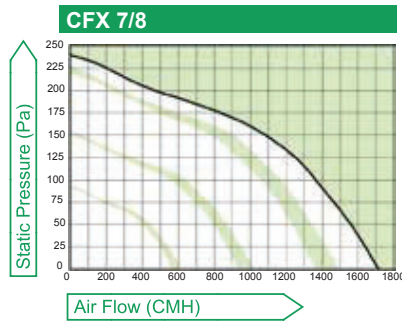

# Performance Curve

GTG Industries Sdn Bhd certifies that the model: CFX 6/8 to CFX 9/9 shown herein is licensed to bear the AMCA Seal. The ratings shown are based on tests and procedures performed in accordance with AMCA Publication 211 and AMCA Publication 311 and comply with the requirements of the AMCA Certified Ratings Program.