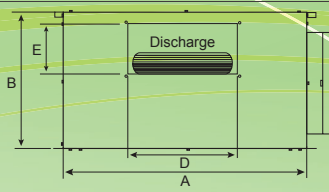

Dimension (mm)

FRONT VIEW (DISCHARGE)